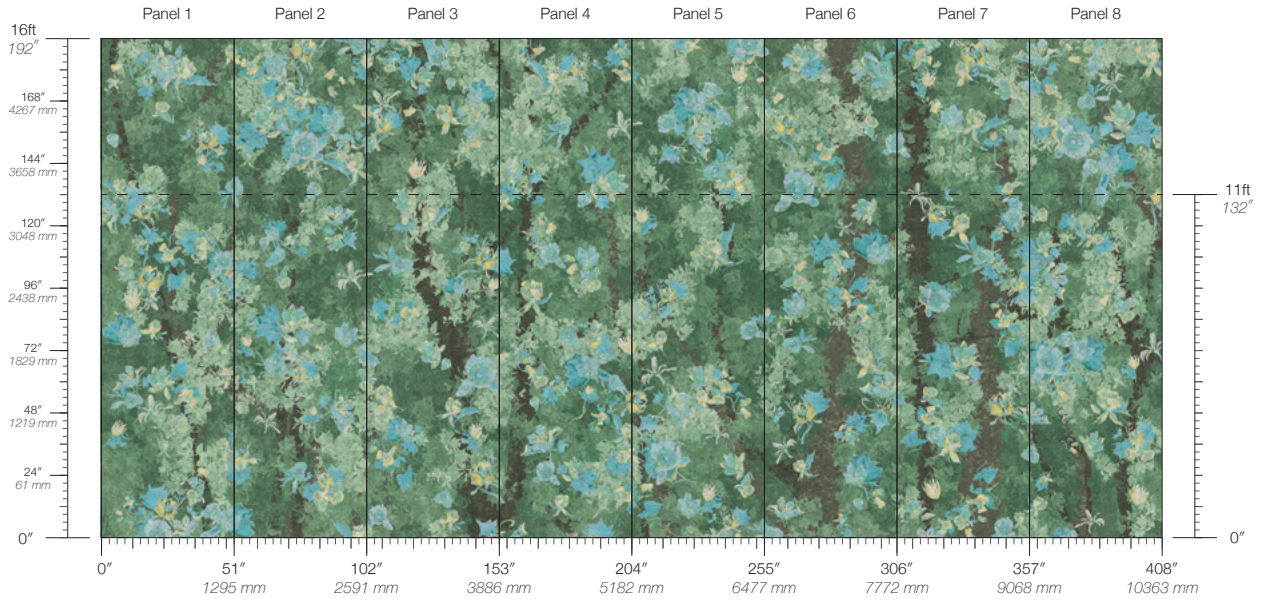

Unami Poplar

Suitable for residential and commercial projects

COLOR
Poplar

ITEM
7246

CONTENT
Type II Vinyl

PANEL WIDTH
51" / 1295 mm trimmed

PANEL HEIGHT
132" / 3353 mm standard
192" / 4877 mm extended

REPEAT
Non-repeating

STOCK
Made to order

LEAD TIME
4 weeks to print

MINIMUM
1 panel

PRICE
Available upon request

ORIGIN
USA

DETAILS
Custom options available

ENVIRONMENTAL
Low VOC
Cadmium & Lead Free
Formulation

SPECS
Commercial Vinyl face
Non-woven backing
20 oz per linear yard
620 g per linear meter
Smooth muted metallic texture

TESTING
(US) ASTM E84 Adhered Class A
(EU) EN 15102 Class B, s2
(CN) CAN/ULC-S102.2 Class A
CCC-W-408D Type II
WA Specification W-101 Type II
NFPA 286 Corner Burn Test Class A

MAINTENANCE
Water-based cleanser

CONTACT
sales@calicowallpaper.com
+1 718 243 1705
57 Lispernard Street
New York, NY 10013 USA

DISCLAIMER
Refer to our website to see the full mural artwork. Reference the physical sample for color and texture. Panel maps represent mural artwork only.